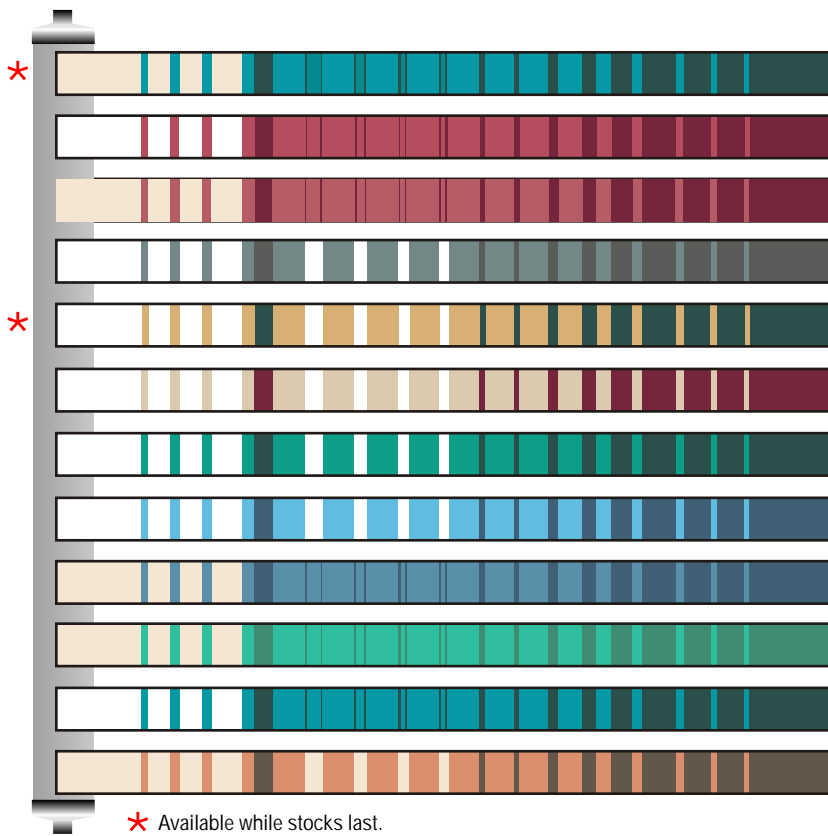

Color card

- Regular fabric colors (**)
- 16 Teal & Cream
 - 17 Bright Burgundy & White
 - 19 Burgundy & Cream
 - 20 Pewter & White
 - 21 Green, Gold & White
 - 22 Burgundy, Gold & White
 - 23 Green & White
 - 29 Blue & White
 - 30 Blue Horizon
 - 31 Garden Green
 - 32 Turquoise & White
 - 35 Coffee Shade

* Available while stocks last.

IMPORTANT. Price increase for the solid vinyl and acrylic fabrics.

Solid vinyl fabric colors (**)

Acrylic fabric colors (**)

Sun Kit Sun Panel

Sun Kit Ground Mat

IMPORTANT. The color swatches on this page are approximate only. Please refer to the actual color swatches supplied by Unicanvas.