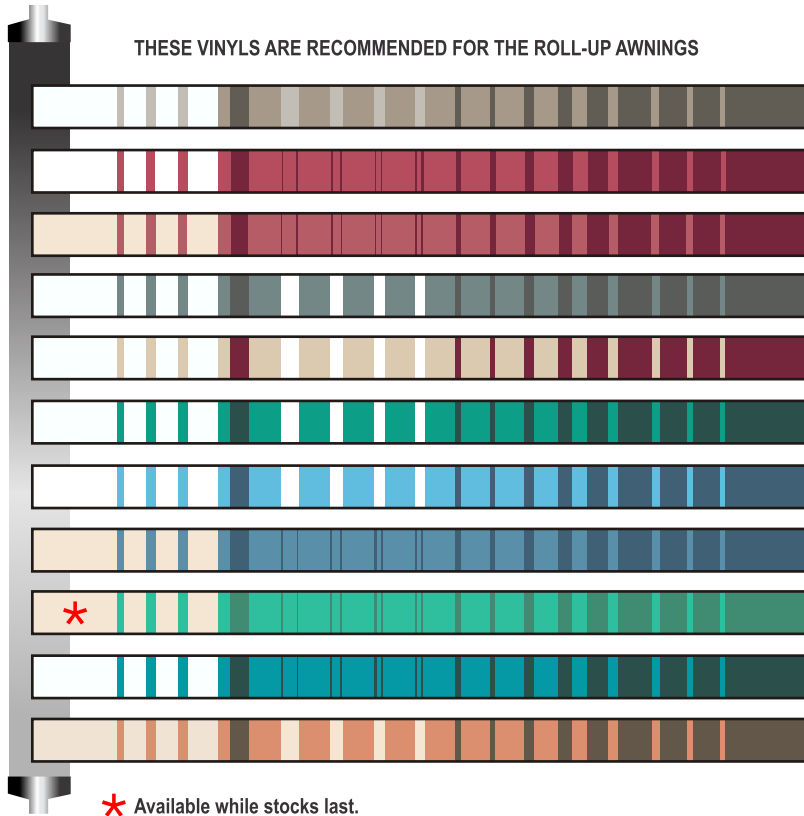

Color card

Regular fabric colors (**)

- 12 Brown & Titanium
- 17 Bright Burgundy & White
- 19 Burgundy & Beige
- 20 Pewter & White
- 22 Burgundy, Gold & White
- 23 Green & White
- 29 Blue & White
- 30 Blue Horizon
- 31 Garden Green
- 32 Turquoise & White
- 35 Coffee Shade

Solid vinyl fabric colors (**)

THESE VINYLs ARE RECOMMENDED FOR THE FIXED AWNINGS

Acrylic fabric colors (**)

Sun Kit Sun Panel

Sun Kit Ground Mat

IMPORTANT. The color swatches on this page are approximate only. Please refer to the actual color swatches supplied by Unicanvas.