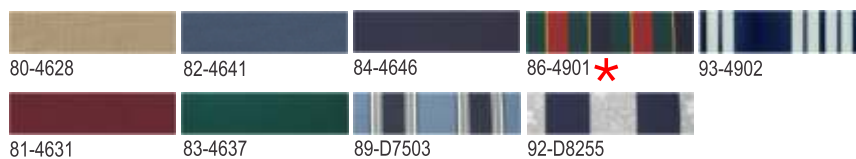

Color card

Regular fabric colors (**)

- 12 Brown & Titanium
- 17 Bright Burgundy & White
- 19 Burgundy & Beige
- 20 Pewter & White
- 22 Burgundy, Gold & White
- 23 Green & White
- 29 Blue & White
- 30 Blue Horizon
- 31 Garden Green
- 32 Turquoise & White
- 35 Coffee Shade

Solid vinyl fabric colors (**)

THESE VINYLs ARE RECOMMENDED FOR THE FIXED AWNINGS

Acrylic fabric colors (**)

Sun Kit Sun Panel

Sun Kit Ground Mat

IMPORTANT. The color swatches on this page are approximate only. Please refer to the actual color swatches supplied by Unicanvas.