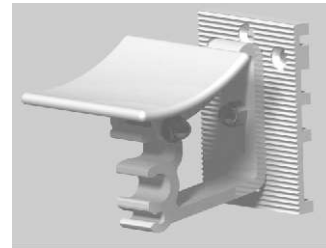

SUPREME CENTER RAFTER

With integrated roller support

Roller support ass'y.

- ~Easy to operate;
- ~Tilting roller support;
- ~Fastening clip will maintain the ground support into place;
- ~Quick and easy installation;
- ~Durable;
- ~Prevents the awning roller tube from bending under tension;
- ~Made with high quality materials;
- ~Fits most roll-up awnings;
- ~Supports perfectly your awning when used in the patio position with the ground support.
- ~The cradle supports awning roller tube when awning is rolled-up.

Supreme center rafter

<u>Prod. No.</u>	<u>Description</u>	<u>Retail</u>
12745001	Supreme roller support ass'y Beige	45,98\$
12745003	Supreme roller support ass'y Grey	45,98\$
12745004	Supreme roller support ass'y White	45,98\$
12742901	Supreme center rafter Beige	150,34\$
12742903	Supreme center rafter Grey	150,34\$
12742904	Supreme center rafter White	150,34\$
12742911	Supreme ground support Beige	69,46\$
12742913	Supreme ground support Grey	69,46\$
12742914	Supreme ground support White	69,46\$
12742921	Supreme rafter + ground support Beige	206,47\$
12742923	Supreme rafter + ground support Grey	206,47\$
12742924	Supreme rafter + ground support White	206,47\$

The Supreme center rafter and ground support is always recommended for awnings starting at 16'.