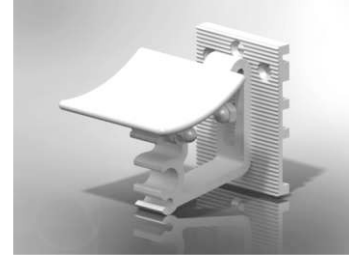

SUPREME CENTER RAFTER (10' projection)

With integrated roller support

Roller support ass'y.

Supreme center rafter

<u>Prod. No.</u>	<u>Description</u>	<u>Retail</u>
12742904-1	Supreme center rafter White	264,04\$
12742914	Supreme ground support White	69,46\$
12742924-1	Supreme rafter + ground support White	320,64\$

- ~Easy to operate;
- ~Tilting roller support;
- ~Fastening clip will maintain the ground support into place;
- ~Quick and easy installation;
- ~Durable;
- ~Prevents the awning roller tube from bending under tension;
- ~Made with high quality materials;
- ~Fits most roll-up awnings;
- ~Supports perfectly your awning when used in the patio position with the ground support.
- ~The cradle will support the awning roller tube when awning is rolled-up.

The supreme center rafter and ground support is always recommended for awnings starting at 16'.