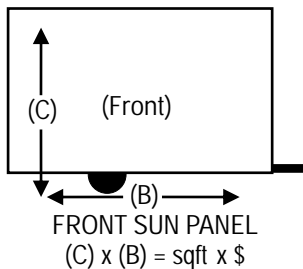

## Sun Panel

Prod. No.	Description	Retail.
*215P100 (**)	Sun Panel 10' x 54" (45 sqft)	113,04\$
215P101 (**)	Sun Panel 10' x 72" (60 sqft)	129,09\$
215P102 (**)	Sun Panel 10' x 90" (75 sqft)	166,22\$
*215P150 (**)	Sun Panel 15' x 54" (67.5 sqft)	145,11\$
215P151 (**)	Sun Panel 15' x 72" (90 sqft)	168,68\$
215P152 (**)	Sun Panel 15' x 90" (112.5 sqft)	203,54\$
*215P200 (**)	Sun Panel 20' x 54" (90 sqft)	181,83\$
215P201 (**)	Sun Panel 20' x 72" (120 sqft)	209,22\$
215P202 (**)	Sun Panel 20' x 90" (150 sqft)	251,03\$
215P960 (**)	Side Sun Panel 96" (64 sqft)	159,28\$

\* Stock clearance product, check the availability.

How to measure the custom made sun panel in order to get the price.

- (A)= Height from awning rail to ground.
- (B)= Projection or width.
- (C)= Height from awning roller tube to ground.

## TECHNIQUE

The side sun panel is made with a standard height of 96" rail to ground and 80" high from awning roller to ground. The projection is 96". The slope is 16". The ground projection is 120" in order for the side sun panel to join up with the front sun panel. It can be custom made as an option.