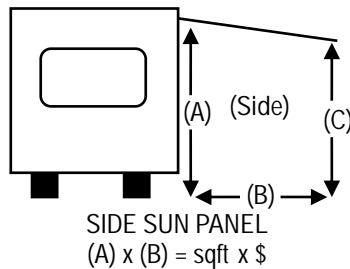

## Sun Panel

Prod. No.	Description	Retail.
*215P100 (**)	Sun Panel 10' x 54" (45 sqft)	113,04\$
215P101 (**)	Sun Panel 10' x 72" (60 sqft)	129,09\$
215P102 (**)	Sun Panel 10' x 90" (75 sqft)	166,22\$
*215P150 (**)	Sun Panel 15' x 54" (67.5 sqft)	145,11\$
215P151 (**)	Sun Panel 15' x 72" (90 sqft)	168,68\$
215P152 (**)	Sun Panel 15' x 90" (112.5 sqft)	203,54\$
*215P200 (**)	Sun Panel 20' x 54" (90 sqft)	181,83\$
215P201 (**)	Sun Panel 20' x 72" (120 sqft)	209,22\$
215P202 (**)	Sun Panel 20' x 90" (150 sqft)	251,03\$
215P960 (**)	Side Sun Panel 96" (64 sqft)	159,28\$

\* Stock clearance product, check the availability.

How to measure the custom made sun panel in order to get the price.

- (A)= Height from awning rail to ground.
- (B)= Projection or width.
- (C)= Height from awning roller tube to ground.

## TECHNIQUE

The side sun panel is made with a standard height of 96" rail to ground and 80" high from awning roller to ground. The projection is 96". The slope is 16". The ground projection is 120" in order for the side sun panel to join up with the front sun panel. It can be custom made as an option.