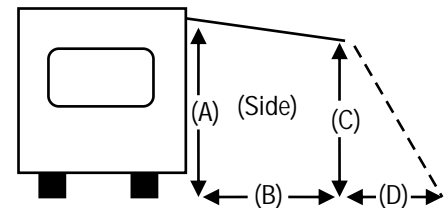

## Sun Panel

Prod. No.	Description	Retail.
*215P100 (**)	Sun Panel 10' x 54" (45 sqft)	113,04\$
215P101 (**)	Sun Panel 10' x 72" (60 sqft)	129,09\$
215P102 (**)	Sun Panel 10' x 90" (75 sqft)	166,22\$
*215P150 (**)	Sun Panel 15' x 54" (67.5 sqft)	145,11\$
215P151 (**)	Sun Panel 15' x 72" (90 sqft)	168,68\$
215P152 (**)	Sun Panel 15' x 90" (112.5 sqft)	203,54\$
*215P200 (**)	Sun Panel 20' x 54" (90 sqft)	181,83\$
215P201 (**)	Sun Panel 20' x 72" (120 sqft)	209,22\$
215P202 (**)	Sun Panel 20' x 90" (150 sqft)	251,03\$
215P960 (**)	Side Sun Panel 96" (64 sqft)	159,28\$

\* Stock clearance product, check the availability.

How to measure the custom made sun panel in order to get the price.

- (A)= Height from awning rail to ground.
- (B)= Projection or width.
- (C)= Height from awning roller tube to ground.